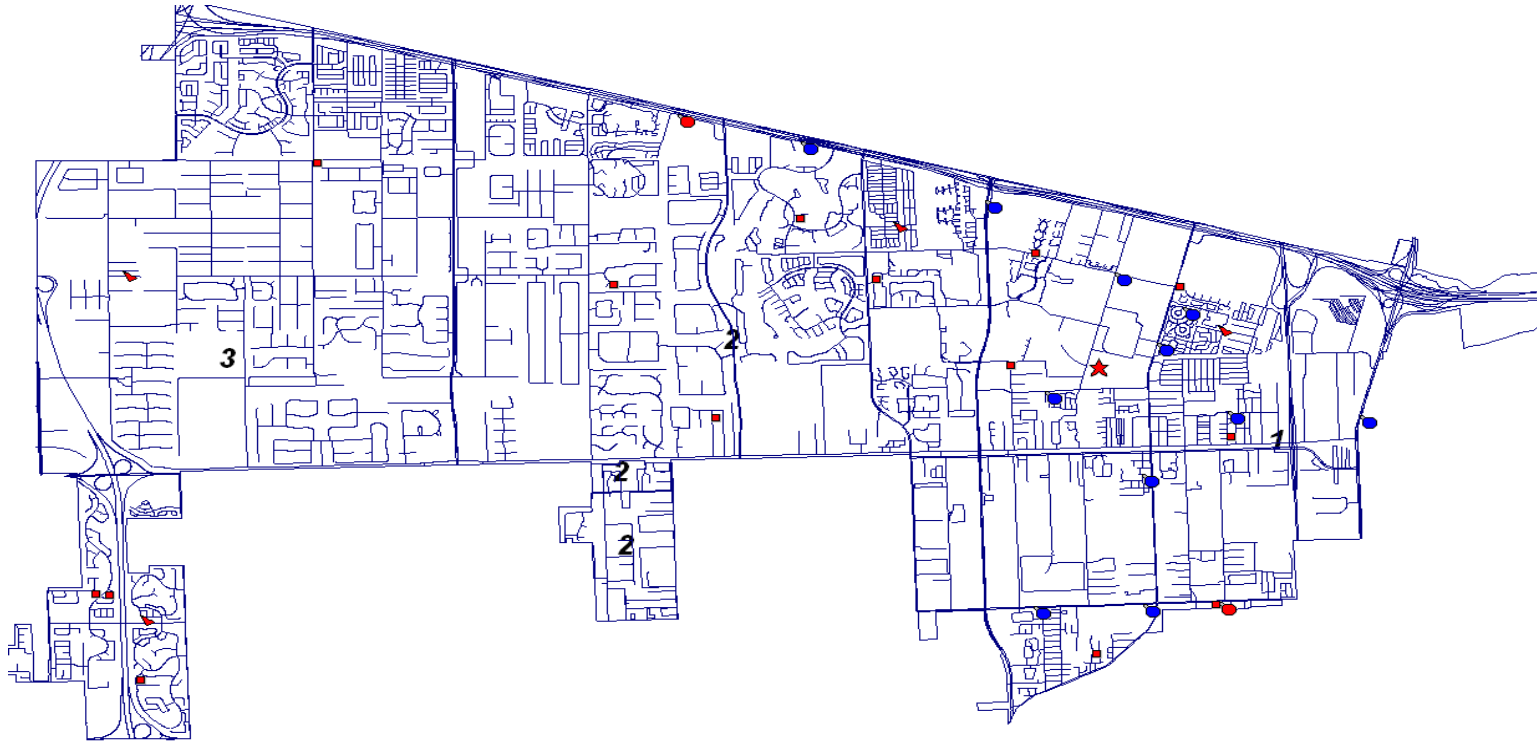

DAVIE POLICE DEPARTMENT
Crime Mapping
February 8, 2009 – February 13, 2009

Legend

-  Burglary Auto Conveyance
-  Burglary Residence
-  Burglary/Other
-  Burglary Business
-  Theft of Vehicles