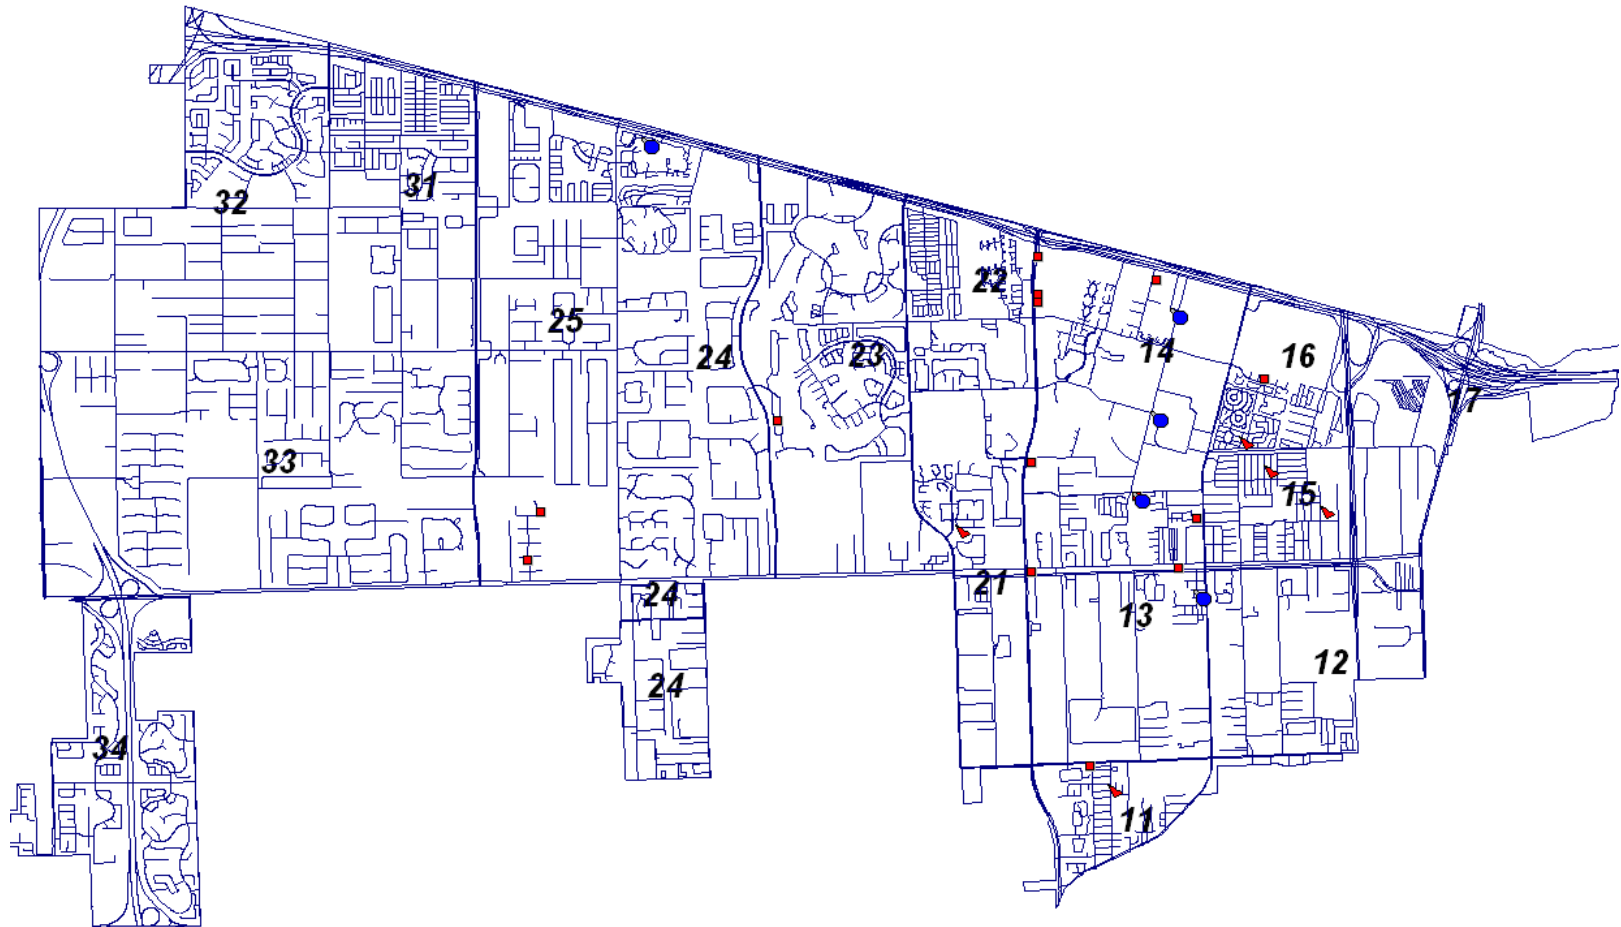

DAVIE POLICE DEPARTMENT

Crime Mapping

March 20, 2009 – March 26, 2009

Legend

- Burglary Conveyance
- ▶ Burglary Residence
- Burglary Business
- Theft of Vehicles