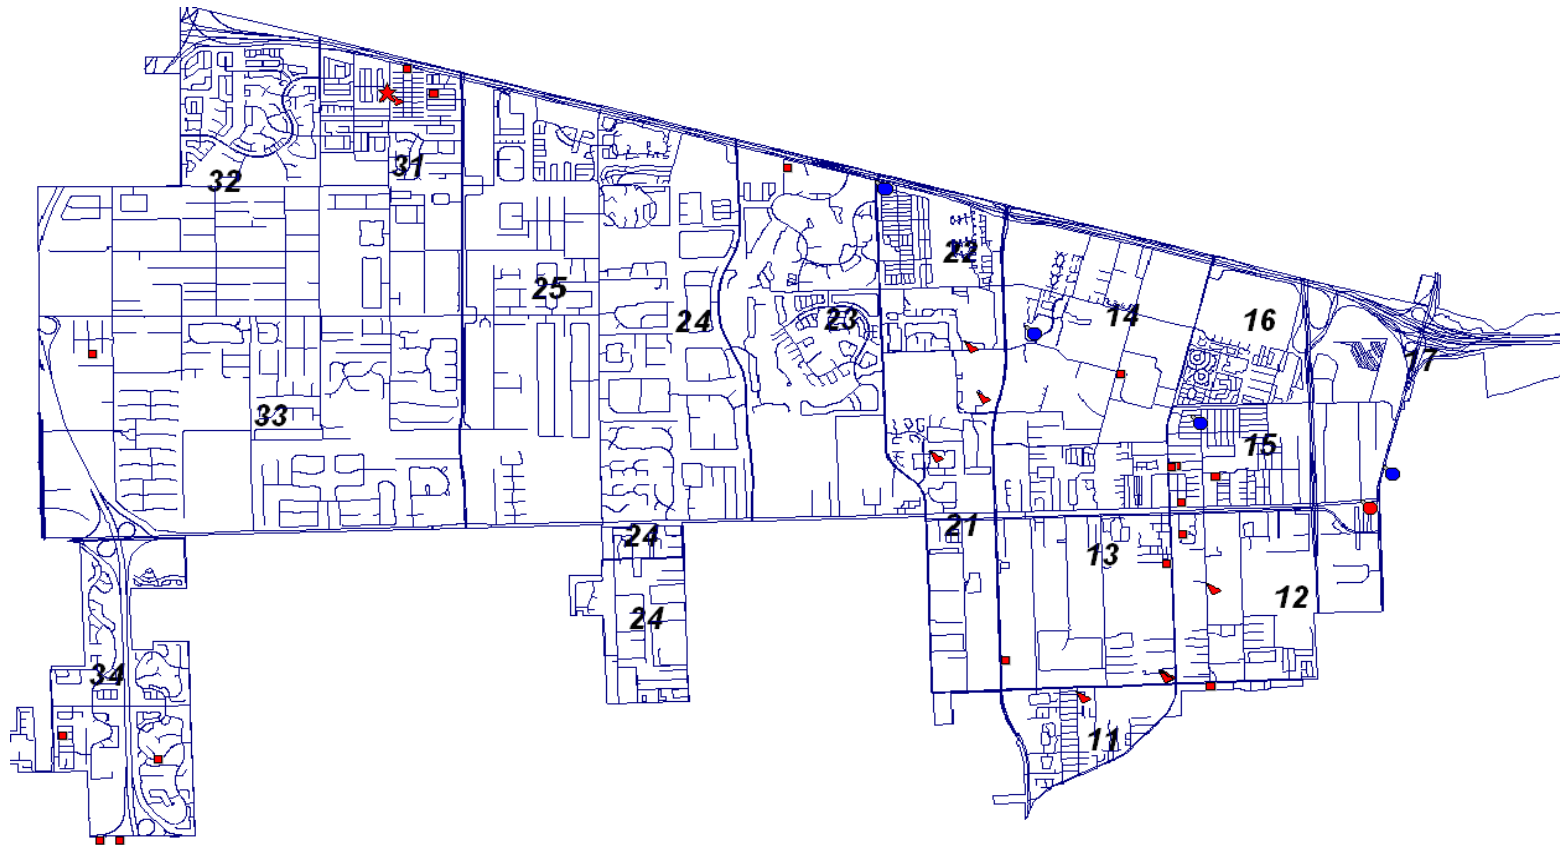

**DAVIE POLICE DEPARTMENT**

Crime Mapping

March 6, 2009 – March 12, 2009

**Legend**

- Burglary Conveyance
- ▶ Burglary Residence
- ★ Burglary/Other
- Burglary Business
- Theft of Vehicles