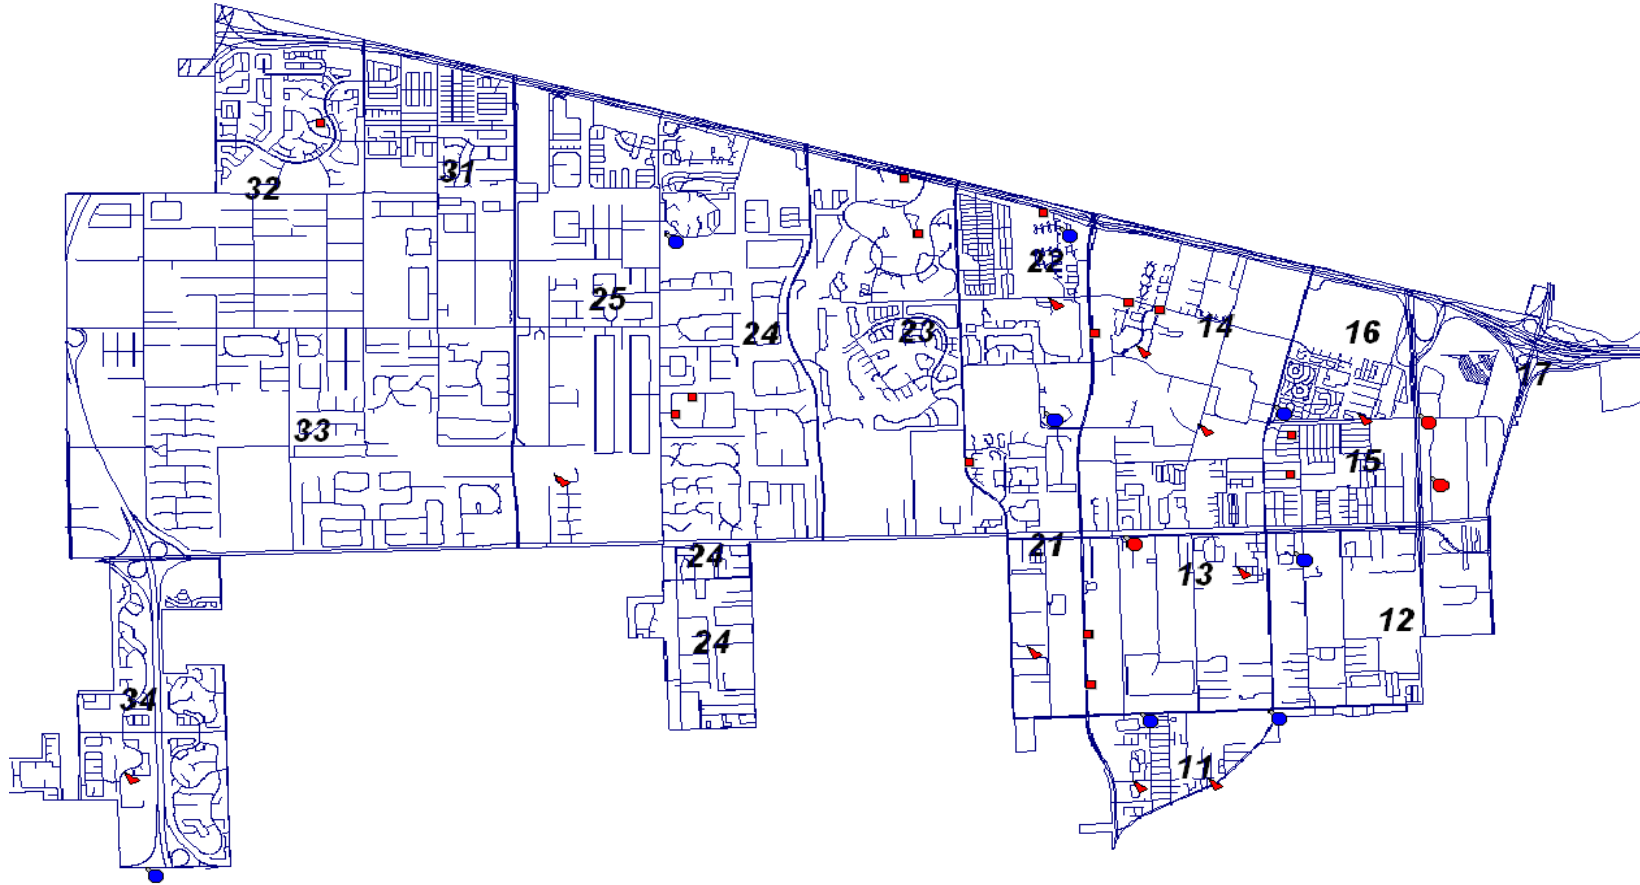

DAVIE POLICE DEPARTMENT
Crime Mapping
March 13, 2009 – March 19, 2009

Legend

- Burglary Conveyance
- ▶ Burglary Residence
- Burglary Business
- Theft of Vehicles