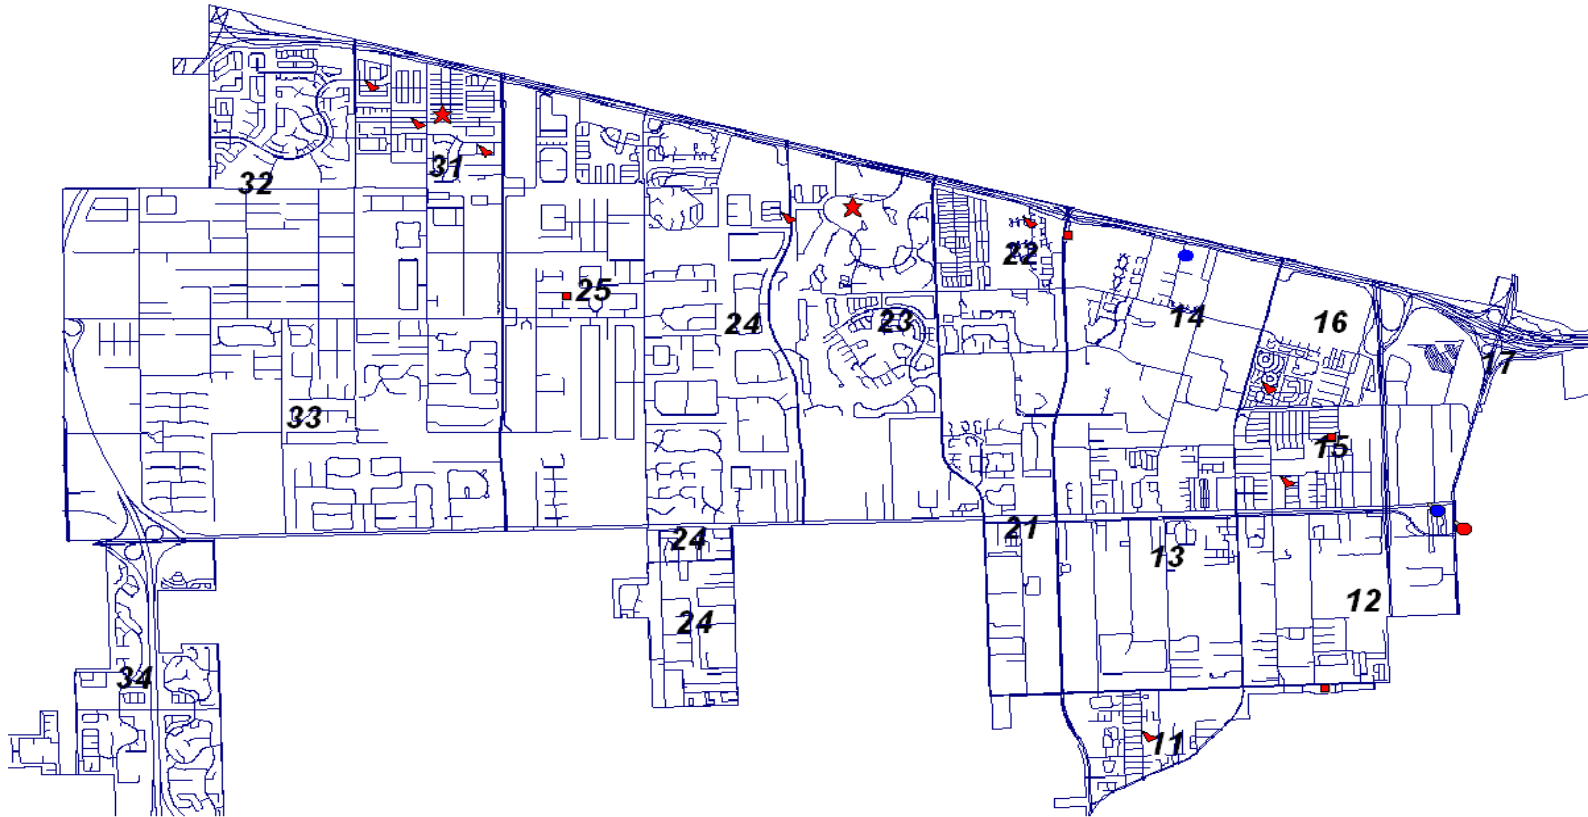

DAVIE POLICE DEPARTMENT
Crime Mapping
February 27, 2009 – March 5, 2009

Legend

- Burglary Conveyance
- ▶ Burglary Residence
- ★ Burglary/Other
- Burglary Business
- Theft of Vehicles