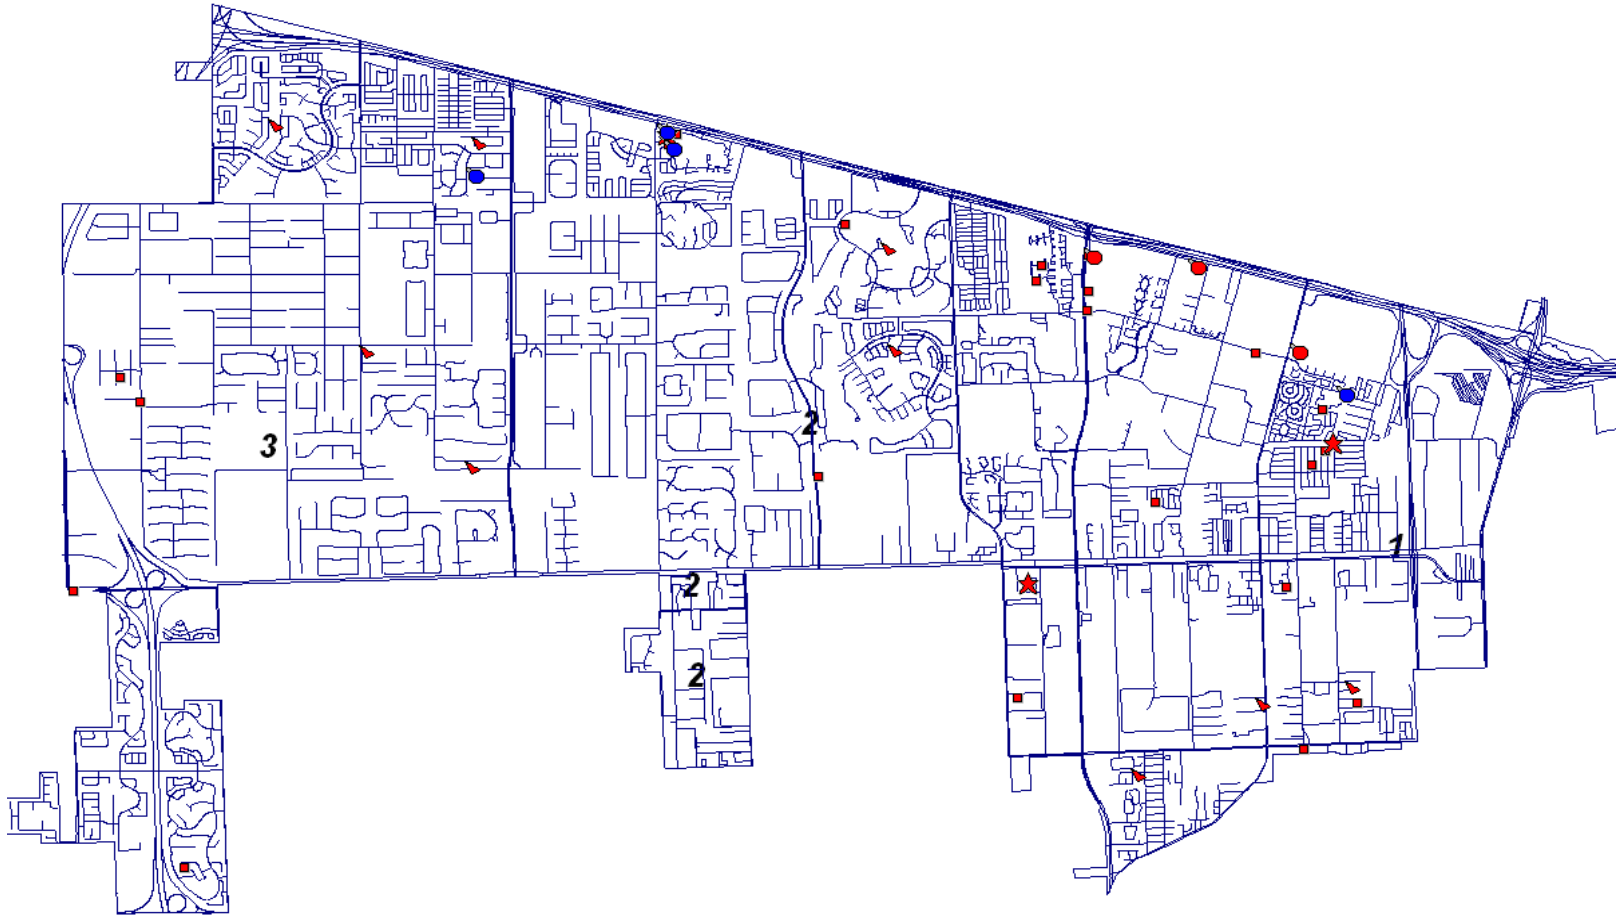

DAVIE POLICE DEPARTMENT
Crime Mapping
February 20, 2009 – February 26, 2009

Legend

- Burglary Conveyance
- ▶ Burglary Residence
- ★ Burglary/Other
- Burglary Business
- Theft of Vehicles