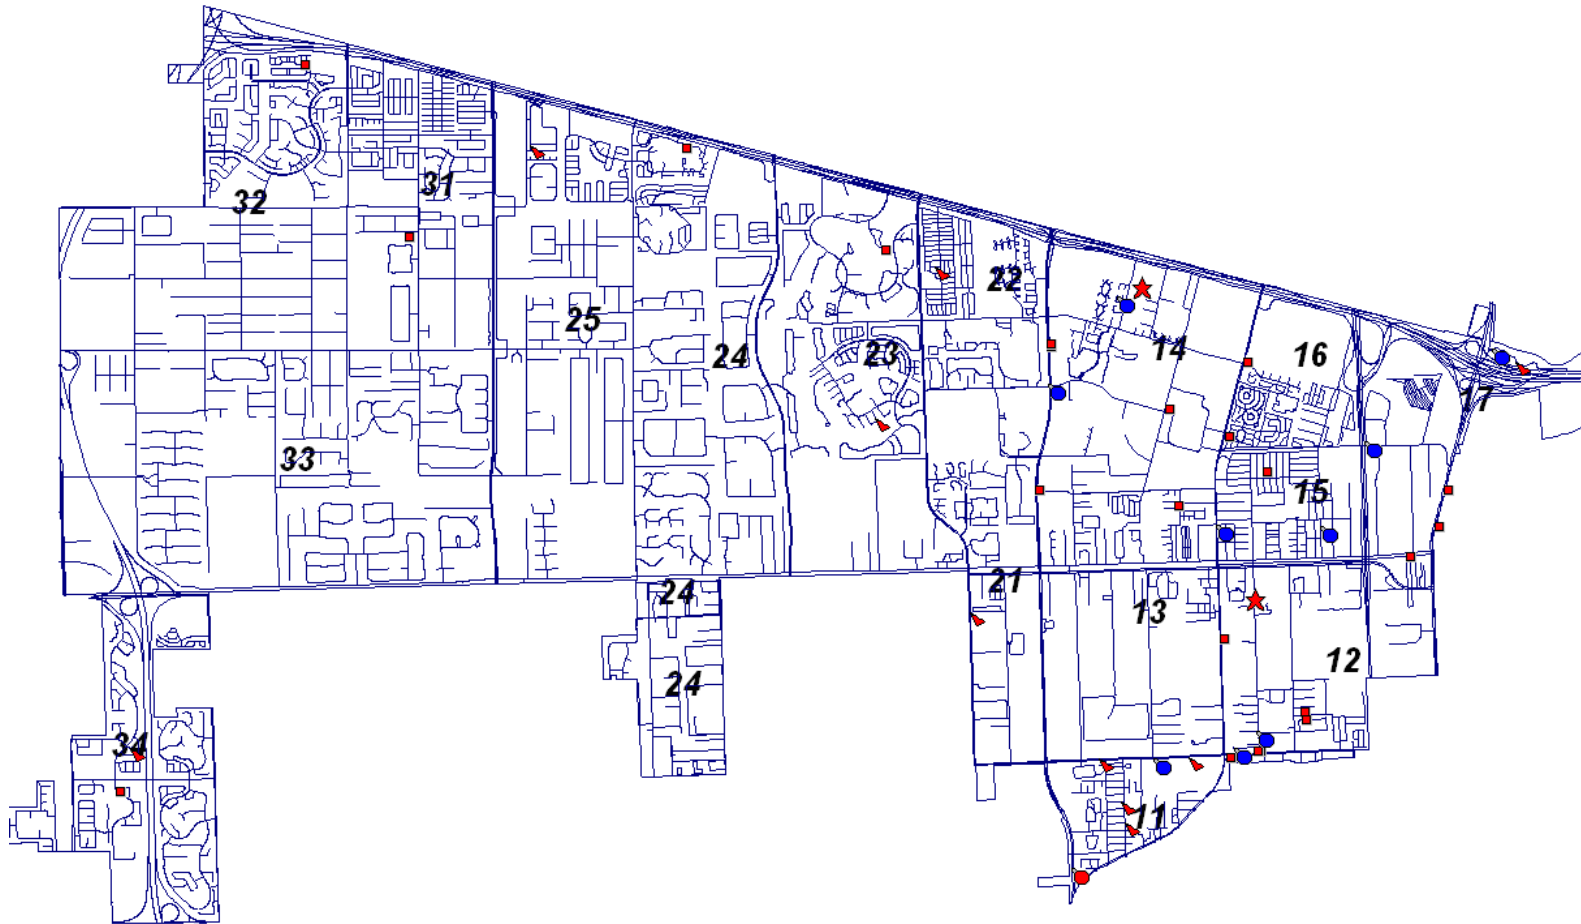

DAVIE POLICE DEPARTMENT

Crime Mapping

April 10, 2009 – April 16, 2009

Legend

- Burglary Conveyance
- ▶ Burglary Residence
- ★ Burglary/Other
- Burglary Business
- Theft of Vehicles