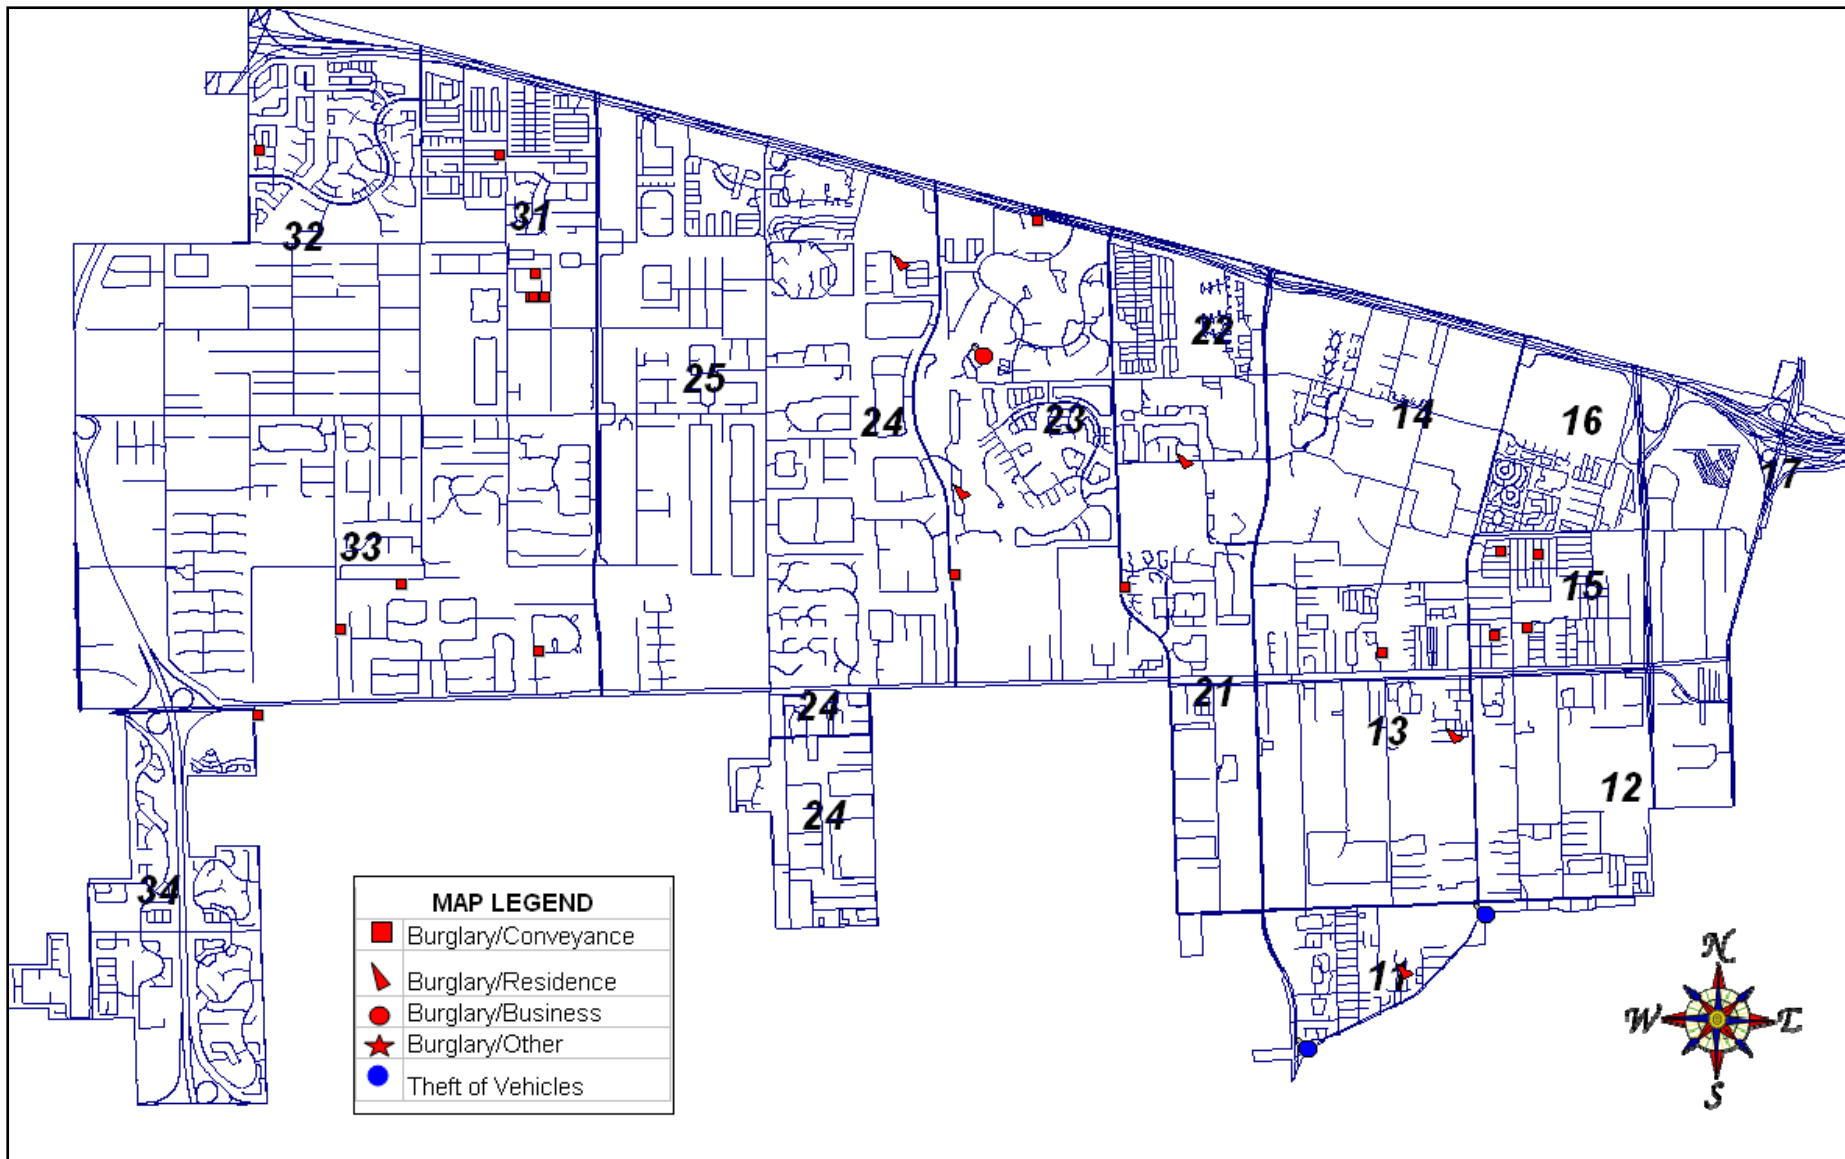

DAVIE POLICE DEPARTMENT

Crime Mapping

May 8, 2009 – May 14, 2009

NOTE: This map has been compiled from the most current data from the Town of Davie Police Department, OSSI RMS. However, this map is for reference purposes only and is not to be construed as a legal document. The Town of Davie Police Department assumes no responsibility for any use of the information contained herein.

crime map: ch 05/14/09@0943hrs