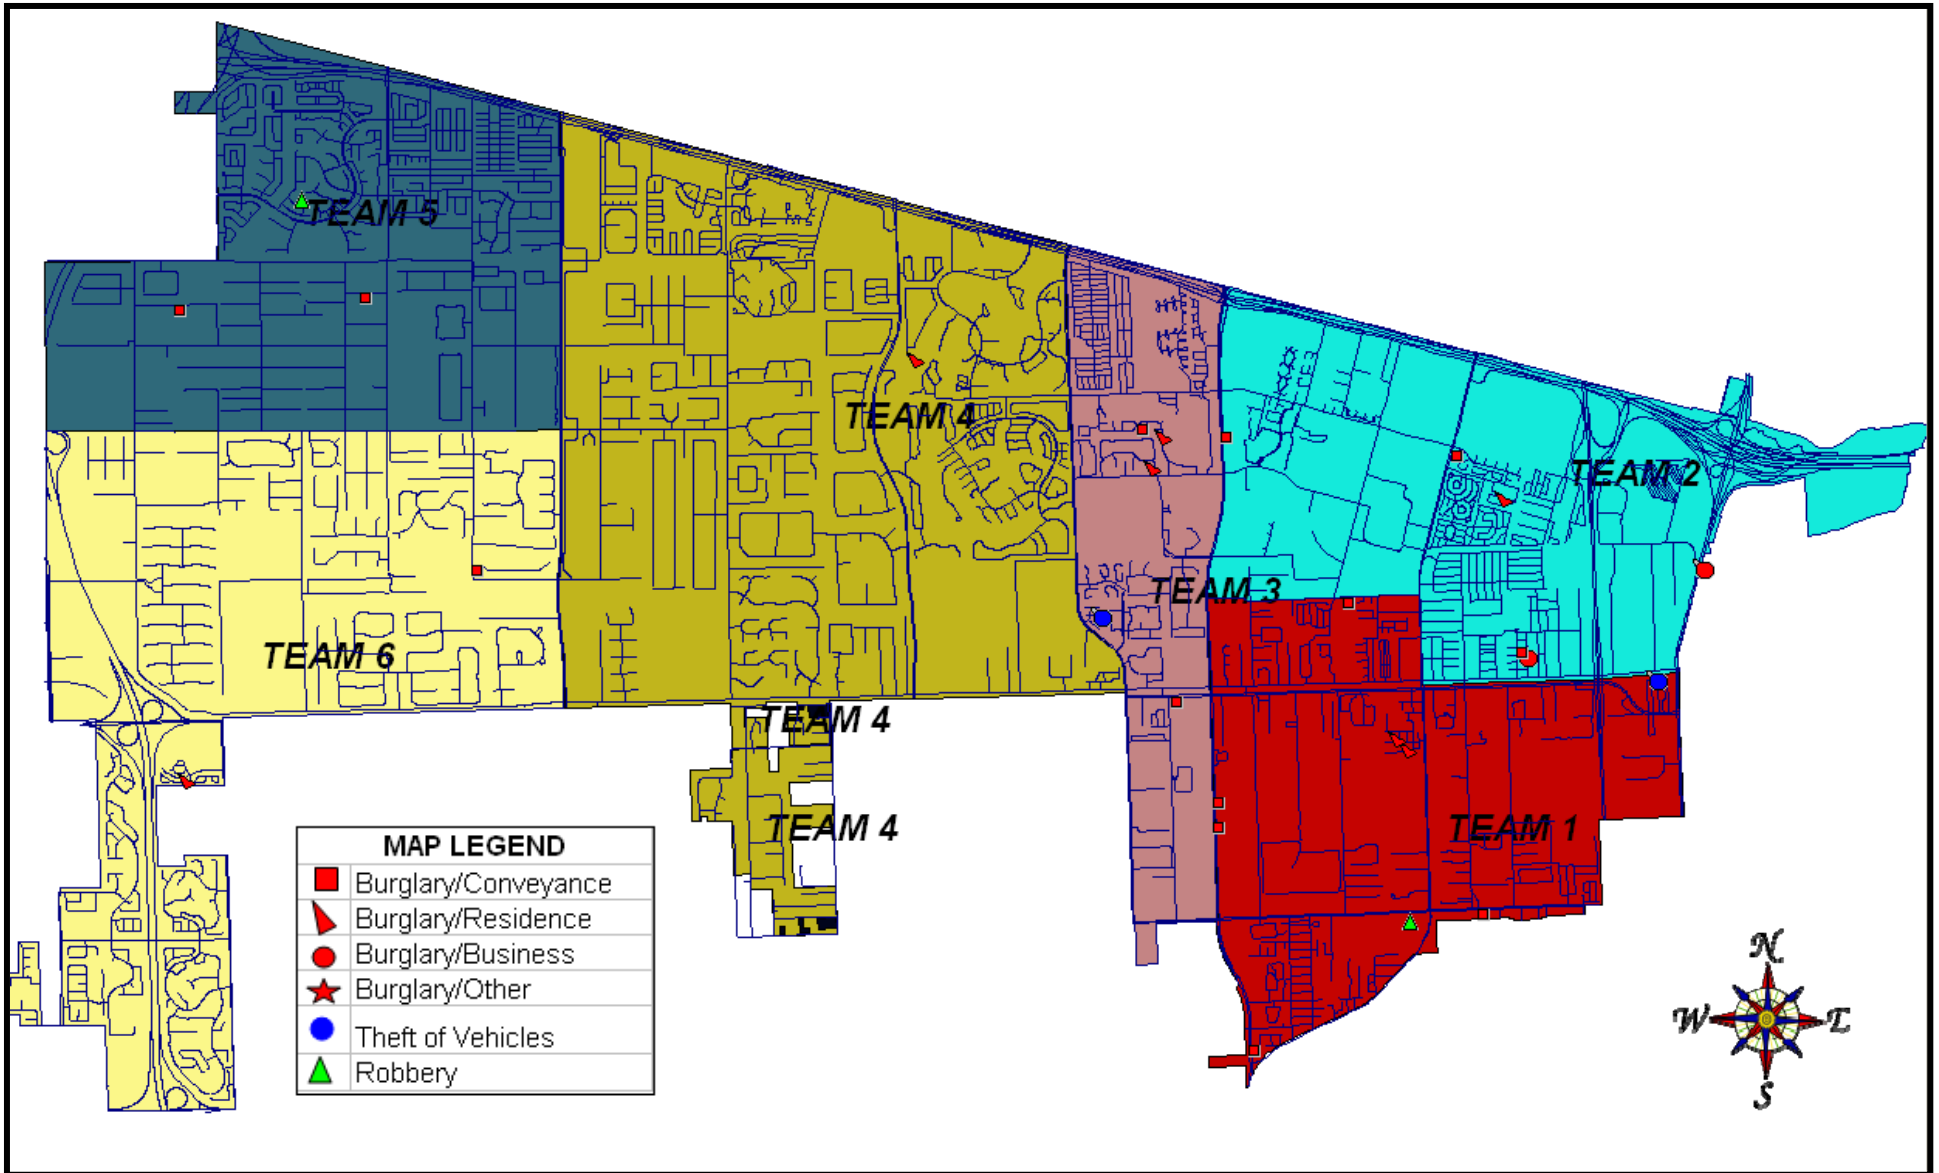

DAVIE POLICE DEPARTMENT

Crime Mapping

May 22, 2009 – May 28, 2009

NOTE: This map has been compiled from the most current data from the Town of Davie Police Department, OSSI RMS. However, this map is for reference purposes only and is not to be construed as a legal document. The Town of Davie Police Department assumes no responsibility for any use of the information contained herein.

Crime map: ch 05/29/09 @1109 hrs