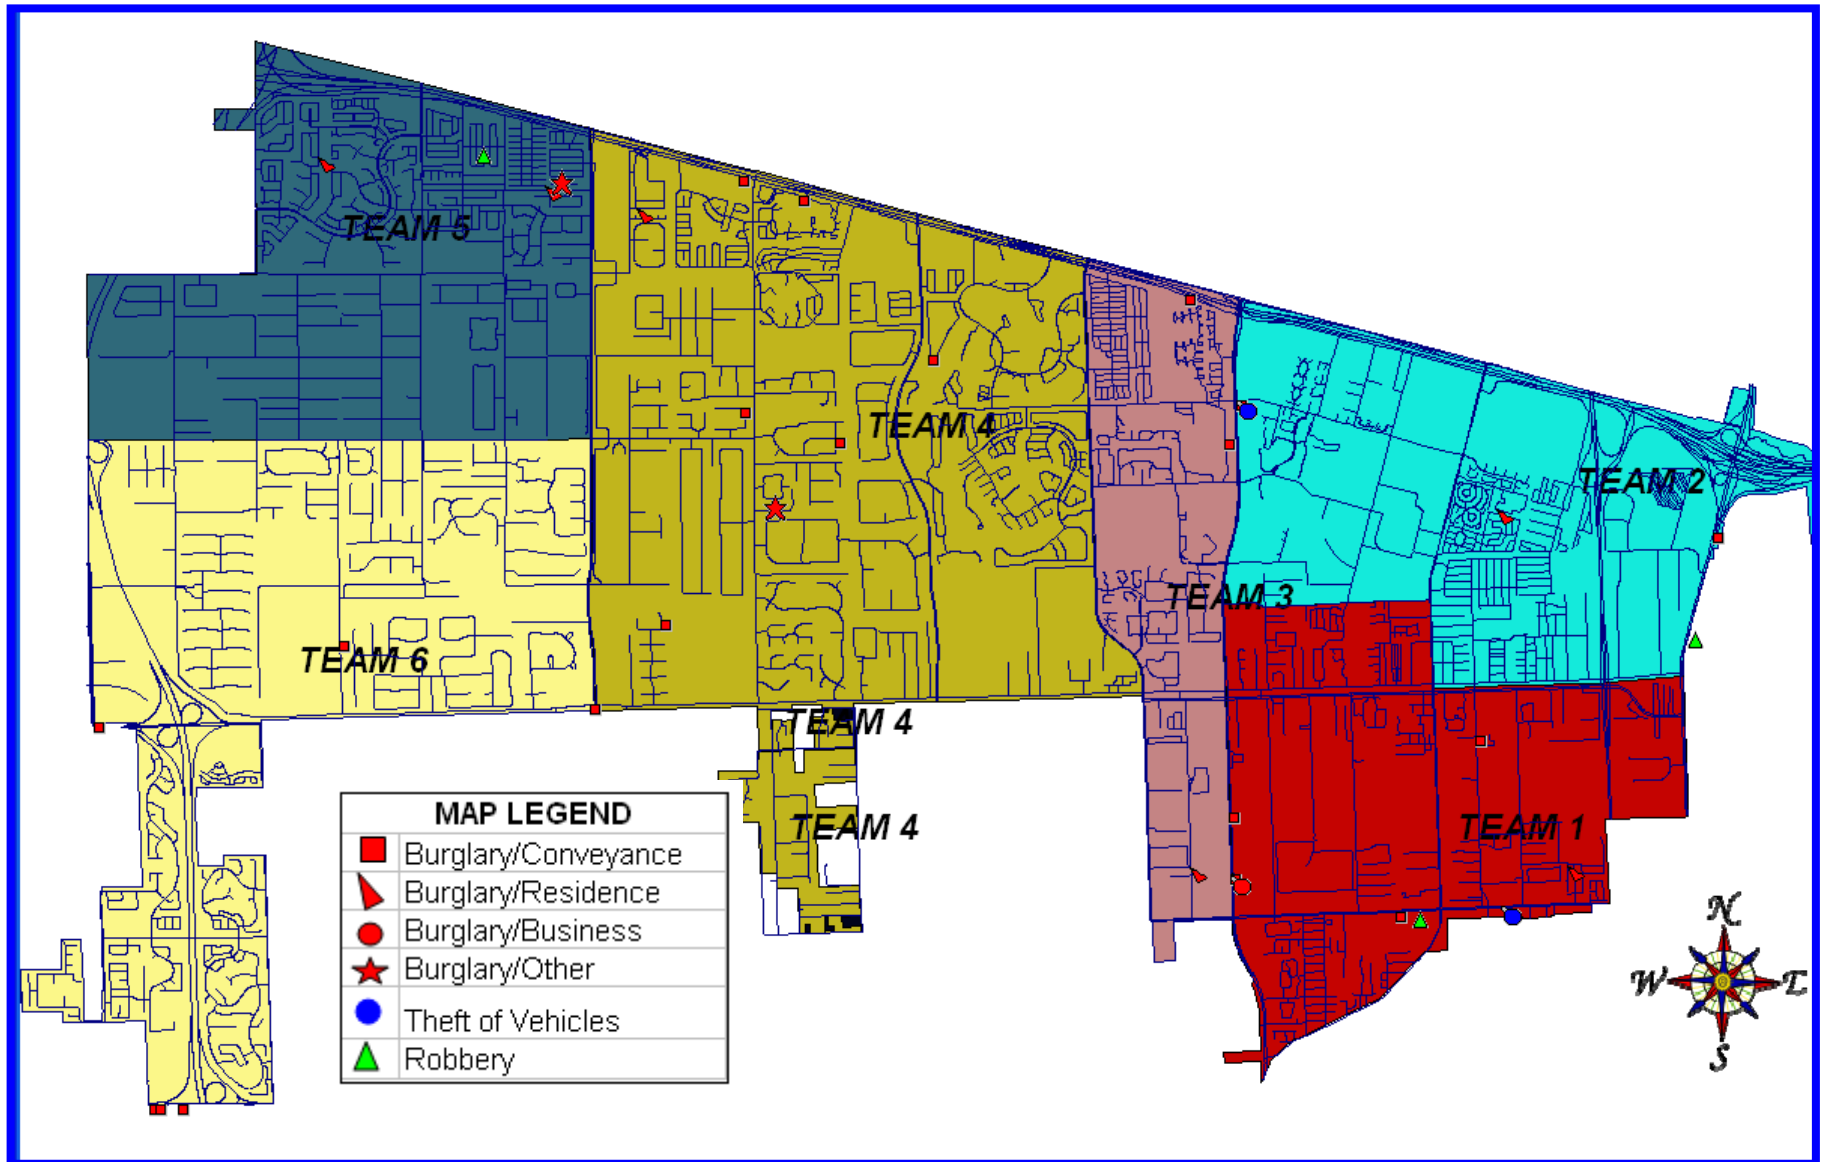

**DAVIE POLICE DEPARTMENT**

Crime Mapping

June 5, 2009 – June 11, 2009

NOTE: This map has been compiled from the most current data from the Town of Davie Police Department, OSSI RMS. However, this map is for reference purposes only and is not to be construed as a legal document. The Town of Davie Police Department assumes no responsibility for any use of the information contained herein.