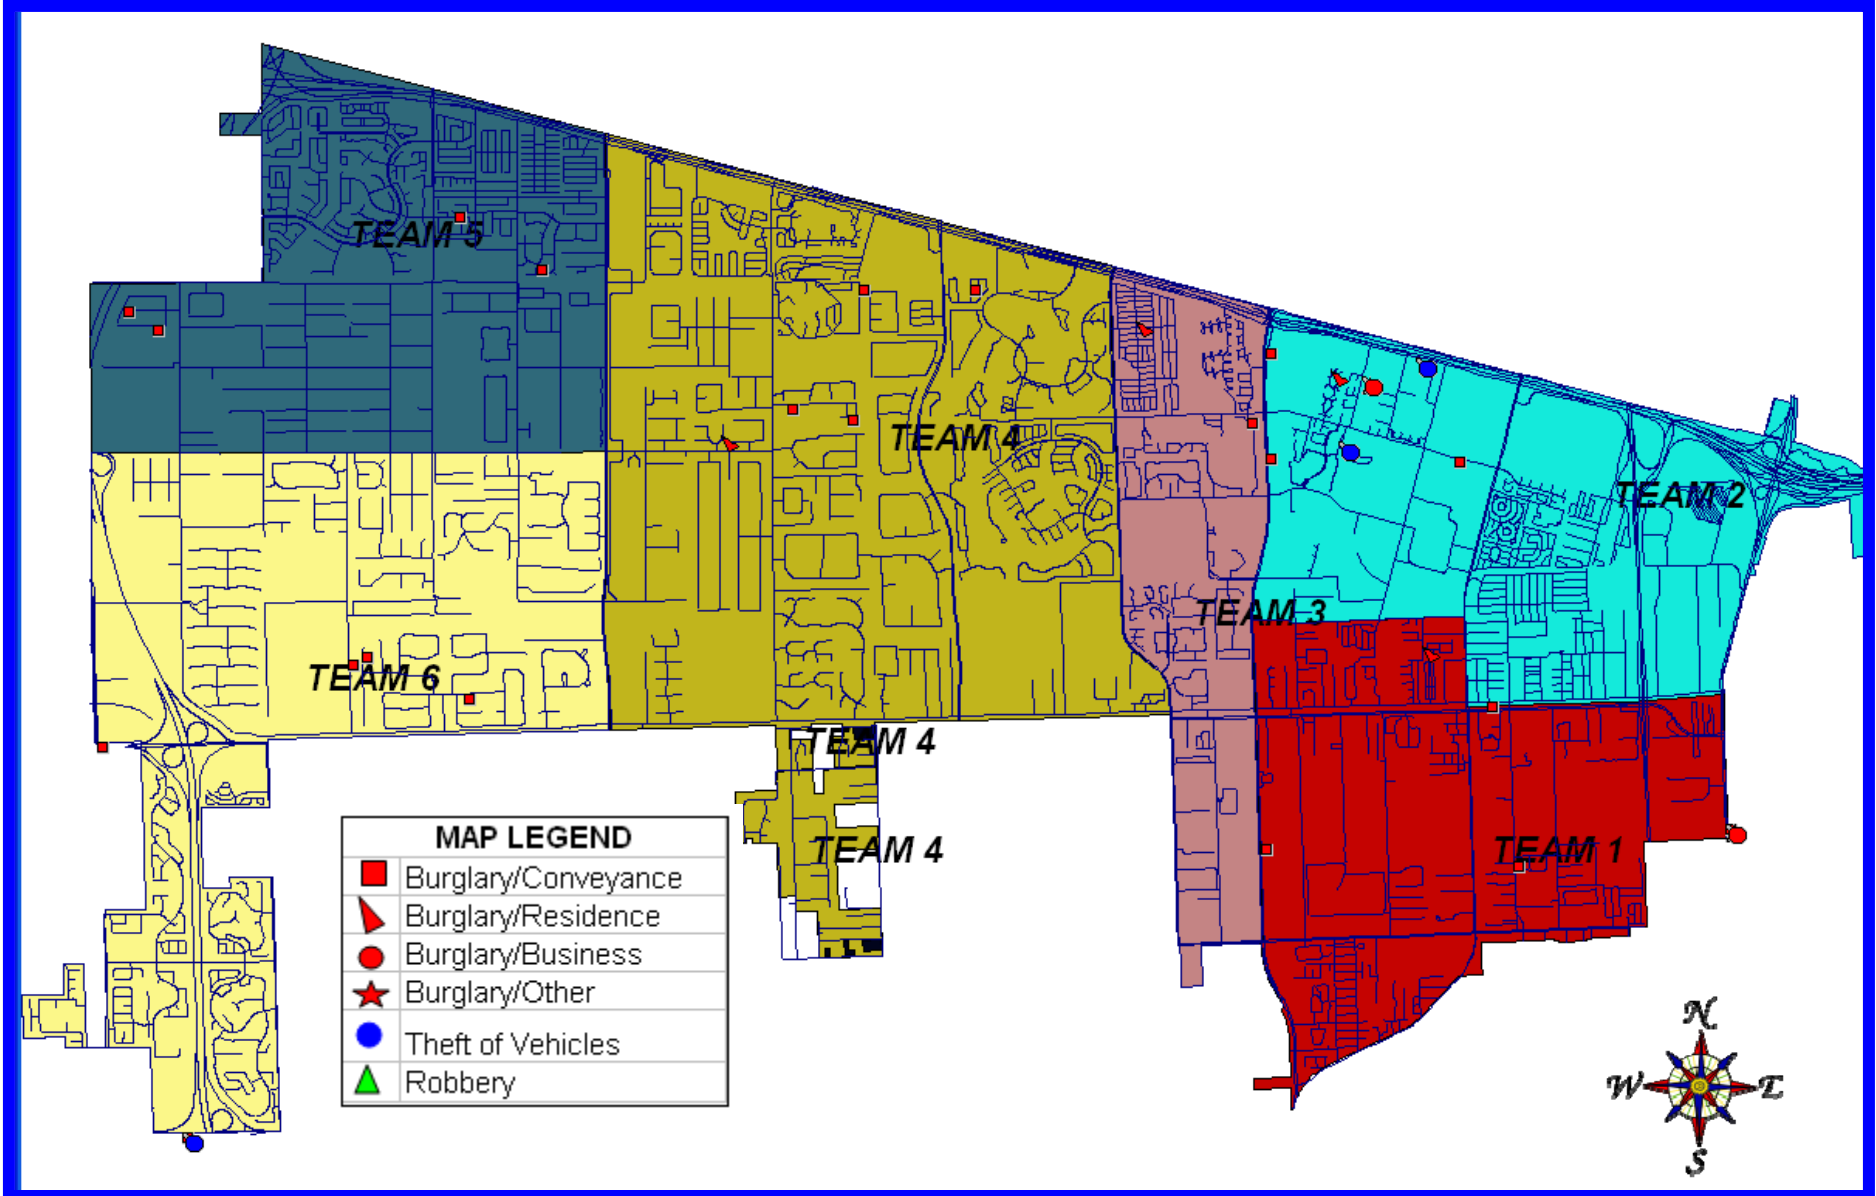

DAVIE POLICE DEPARTMENT

Crime Mapping

June 19, 2009 – June 25, 2009

NOTE: This map has been compiled from the most current data from the Town of Davie Police Department, OSSI RMS. However, this map is for reference purposes only and is not to be construed as a legal document. The Town of Davie Police Department assumes no responsibility for any use of the information contained herein.

Crime map: ch 06/26/09 @0811hrs