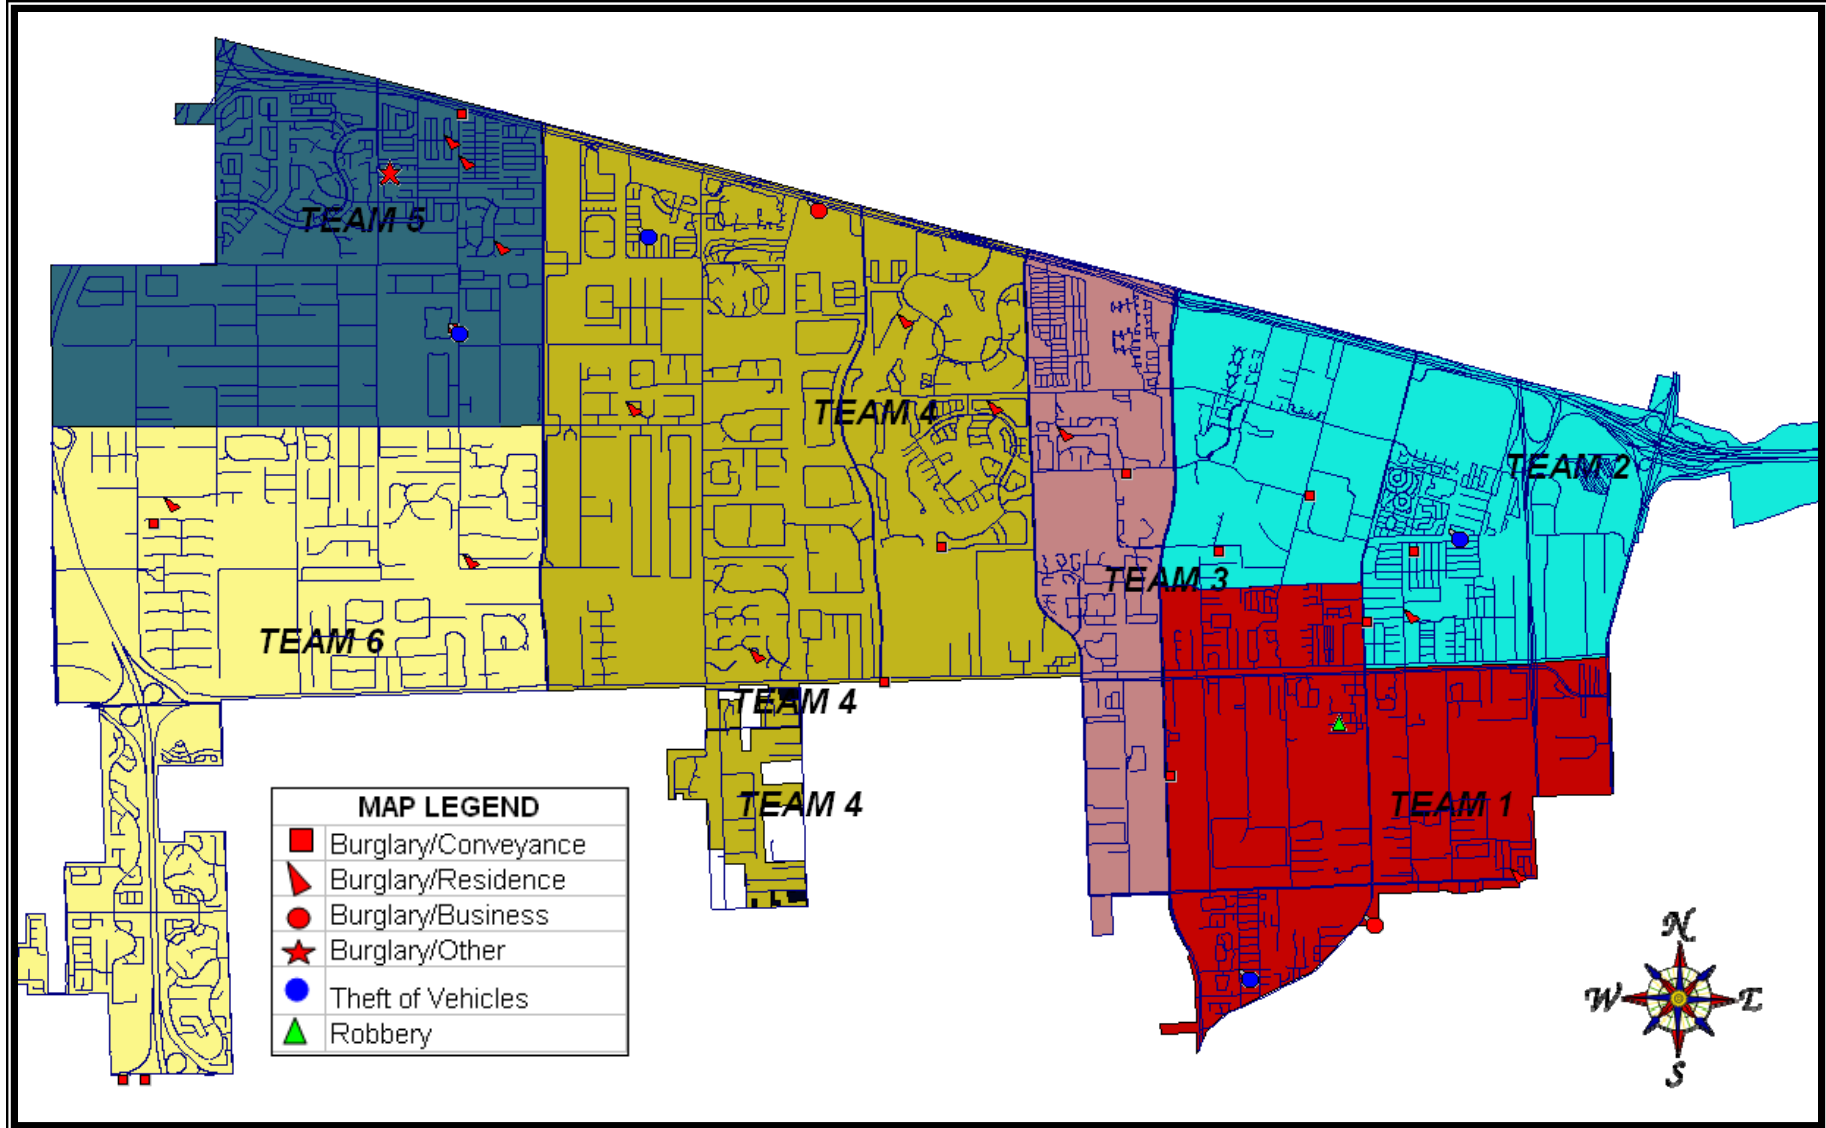

DAVIE POLICE DEPARTMENT

Crime Mapping

June 12, 2009 – June 18, 2009

NOTE: This map has been compiled from the most current data from the Town of Davie Police Department, OSSI RMS. However, this map is for reference purposes only and is not to be construed as a legal document. The Town of Davie Police Department assumes no responsibility for any use of the information contained herein.

Crime map: 06/22/09 - ch
Map only: Geo Verified
OSSI Search: Incident Search