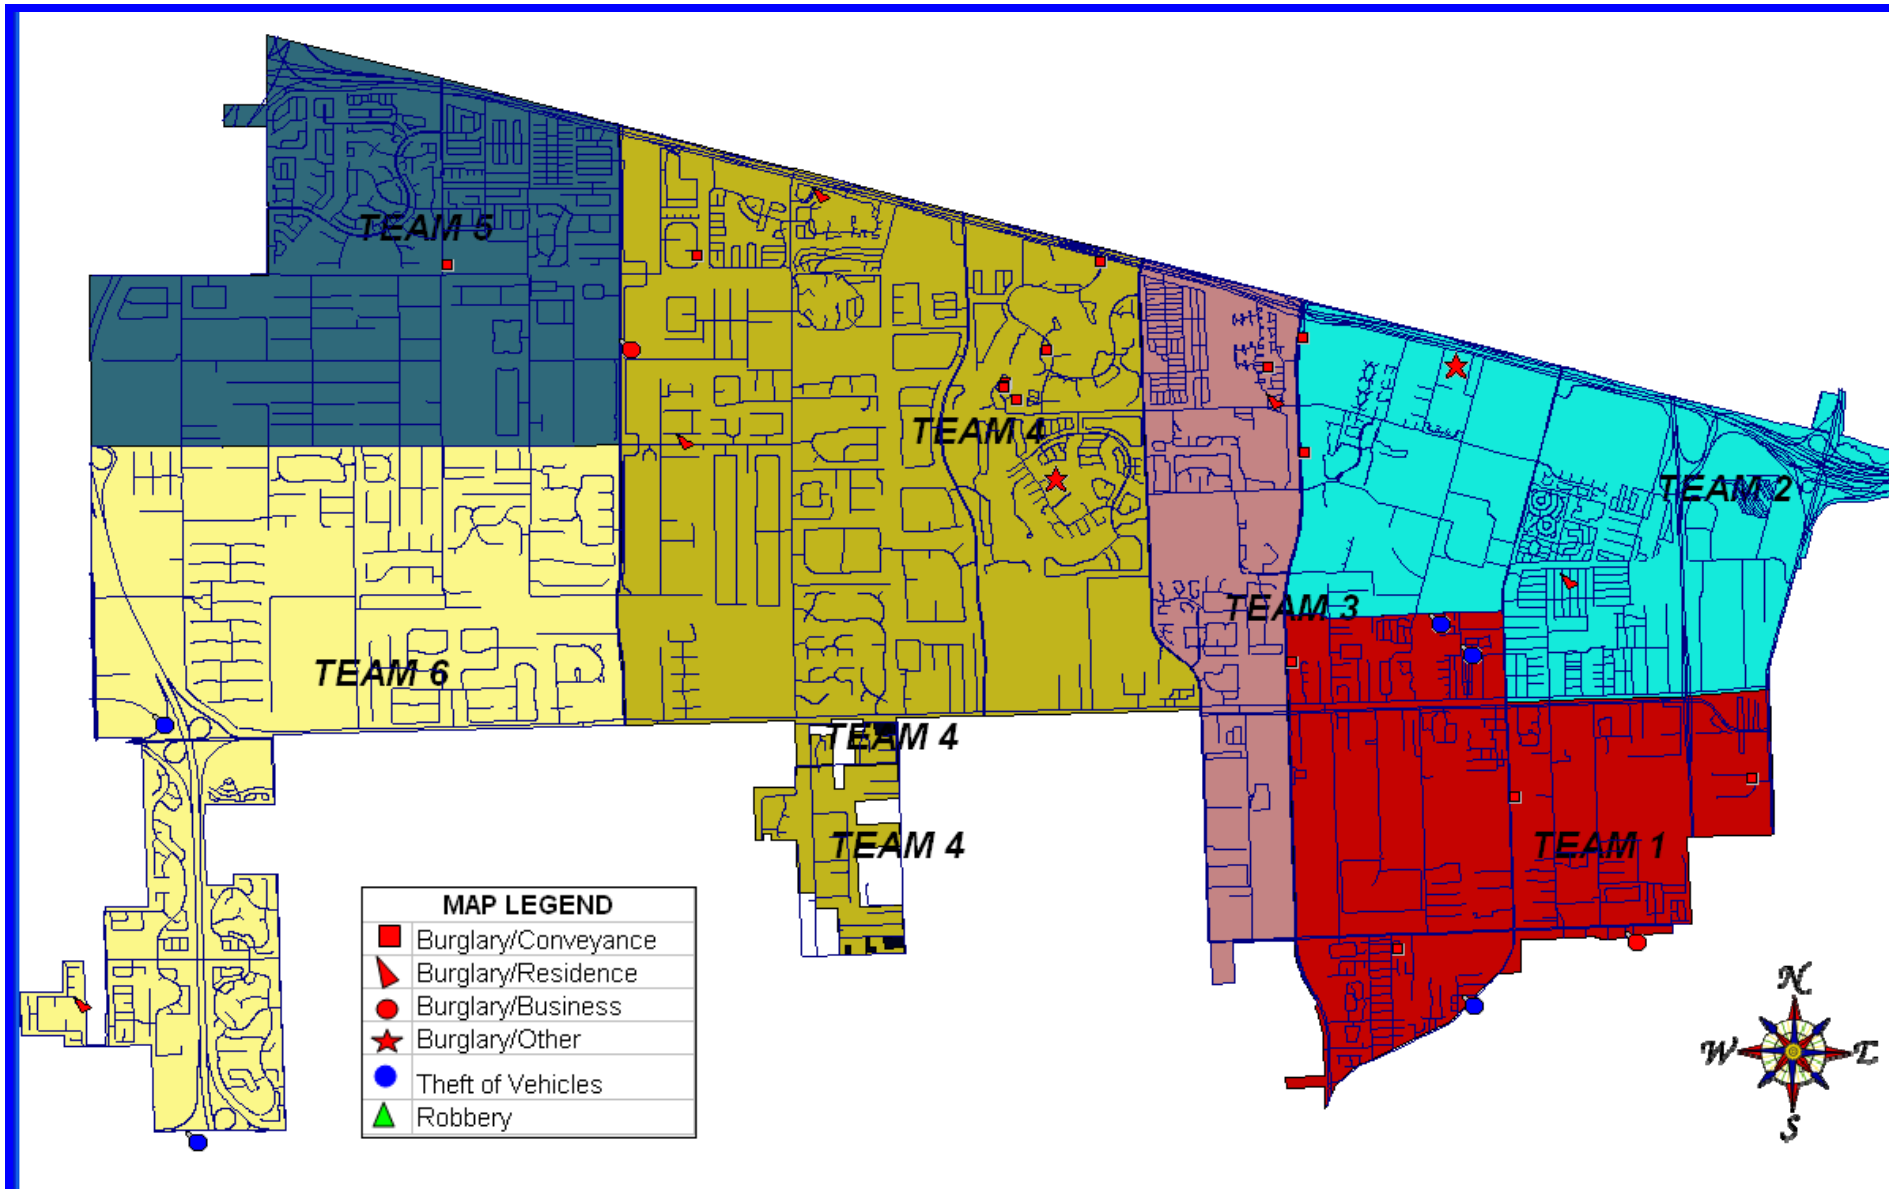

DAVIE POLICE DEPARTMENT

Crime Mapping

May 29, 2009 – June 4, 2009

NOTE: This map has been compiled from the most current data from the Town of Davie Police Department, OSSI RMS. However, this map is for reference purposes only and is not to be construed as a legal document. The Town of Davie Police Department assumes no responsibility for any use of the information contained herein.

Crime map: ch 06/04/09 @0904 hrs