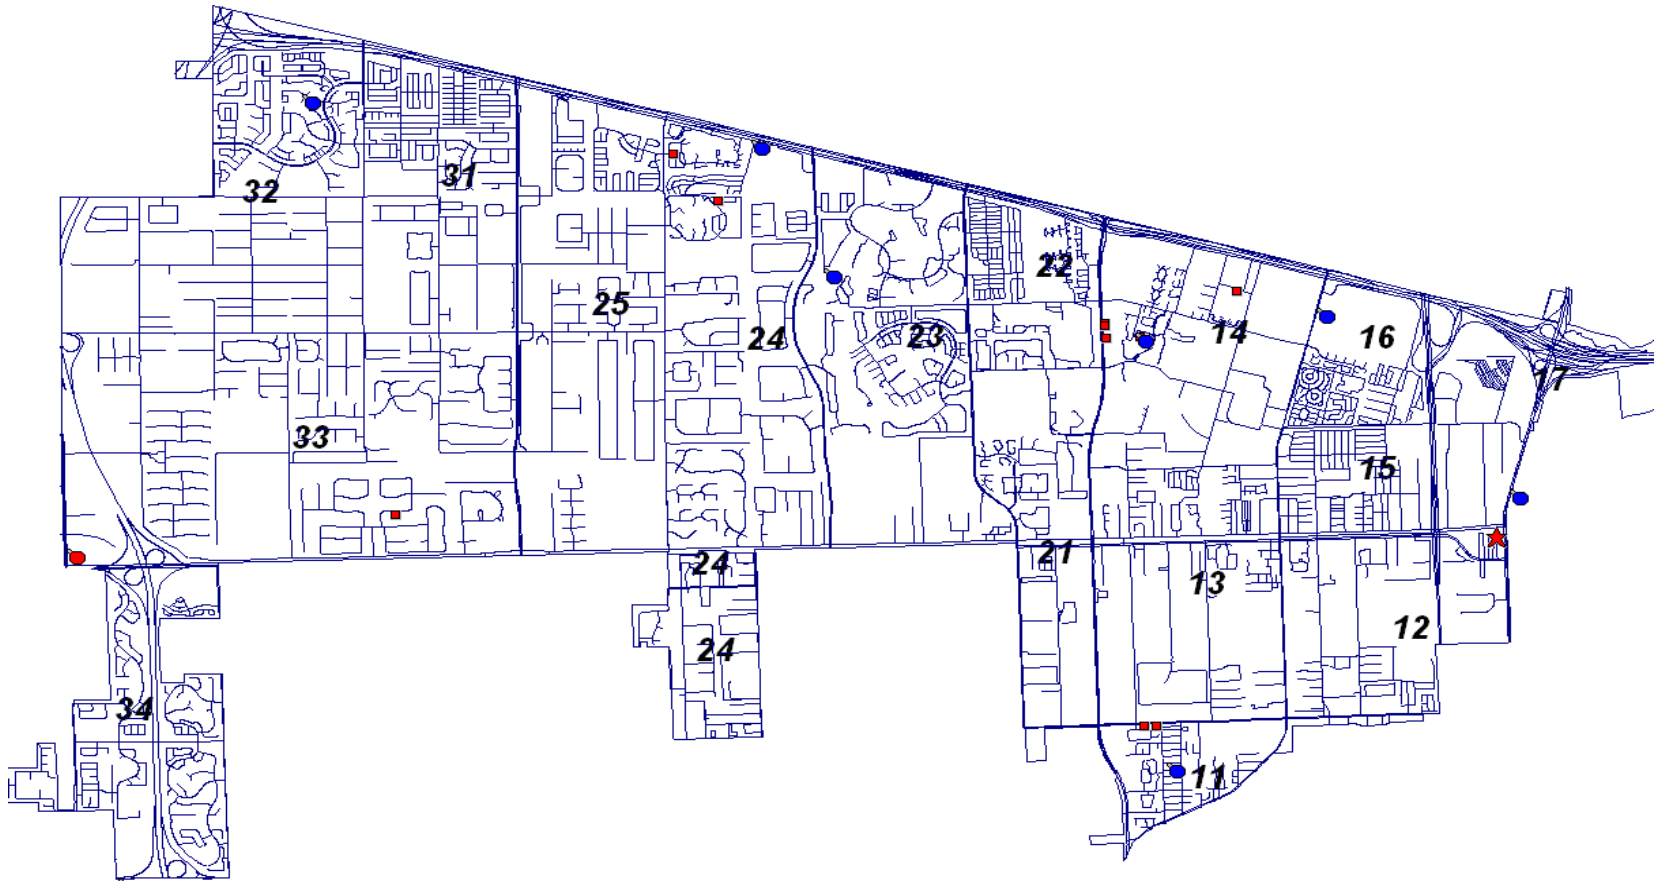

DAVIE POLICE DEPARTMENT

Crime Mapping

March 27, 2009 – April 2, 2009

Legend

- Burglary Conveyance
- ★ Burglary/Other
- Burglary Business
- Theft of Vehicles