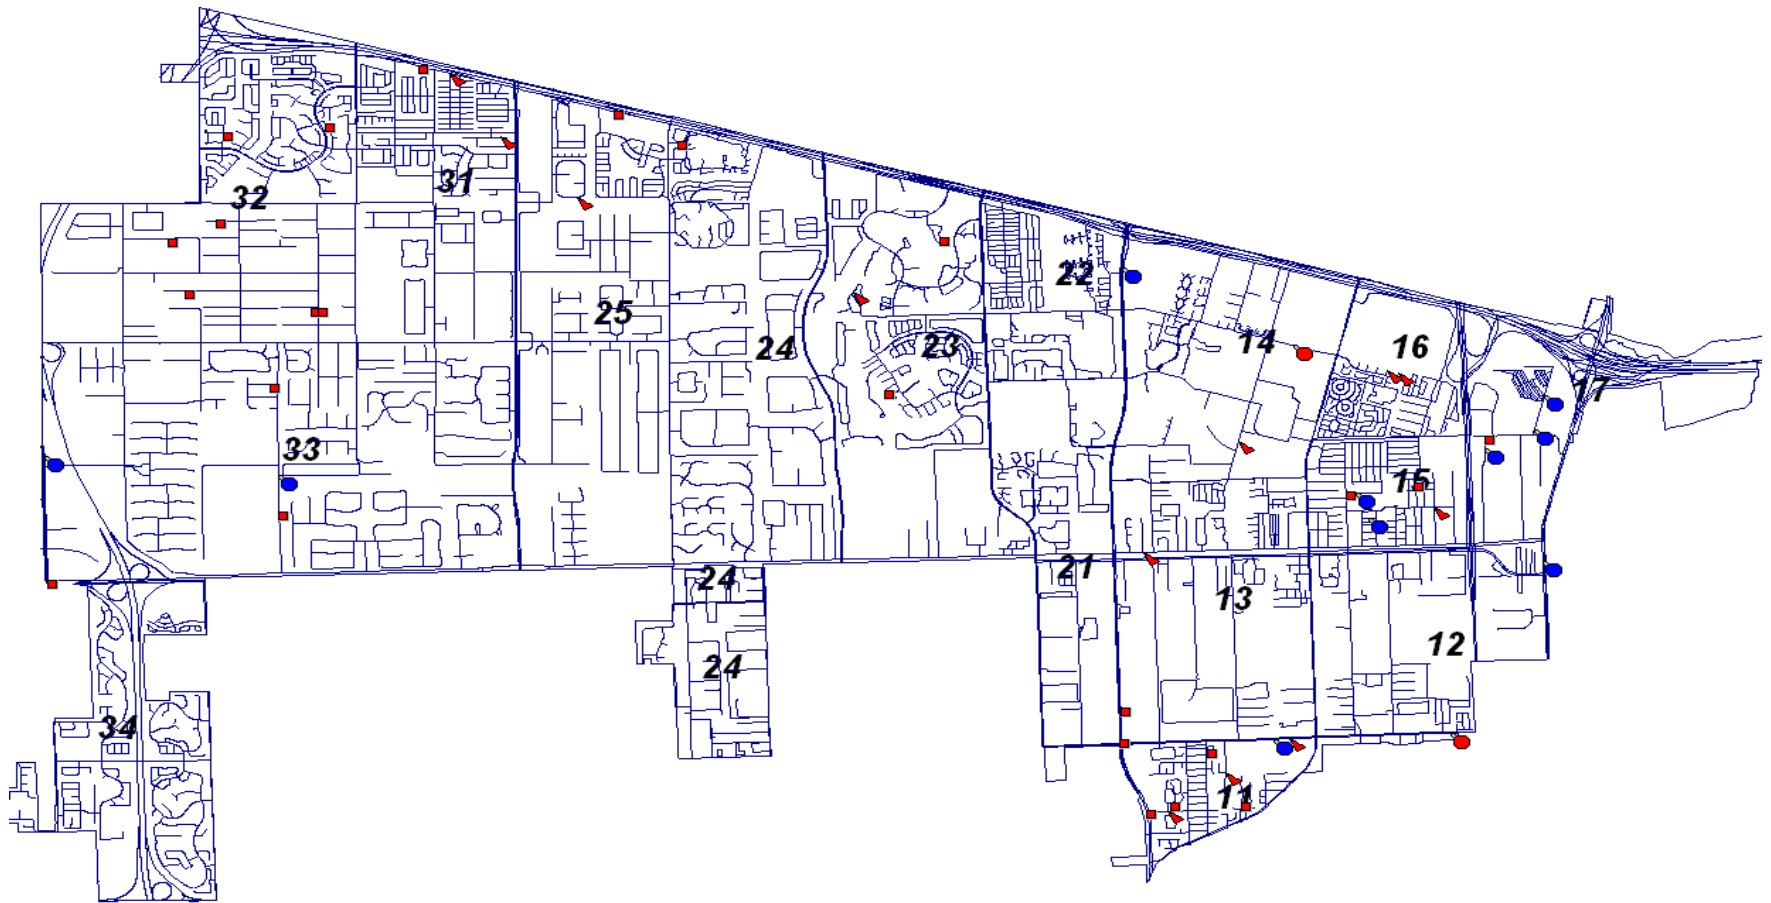

DAVIE POLICE DEPARTMENT

Crime Mapping

April 24, 2009 – April 30, 2009

Legend

- Burglary Conveyance
- ★ Burglary/Other
- Burglary Business
- Theft of Vehicles